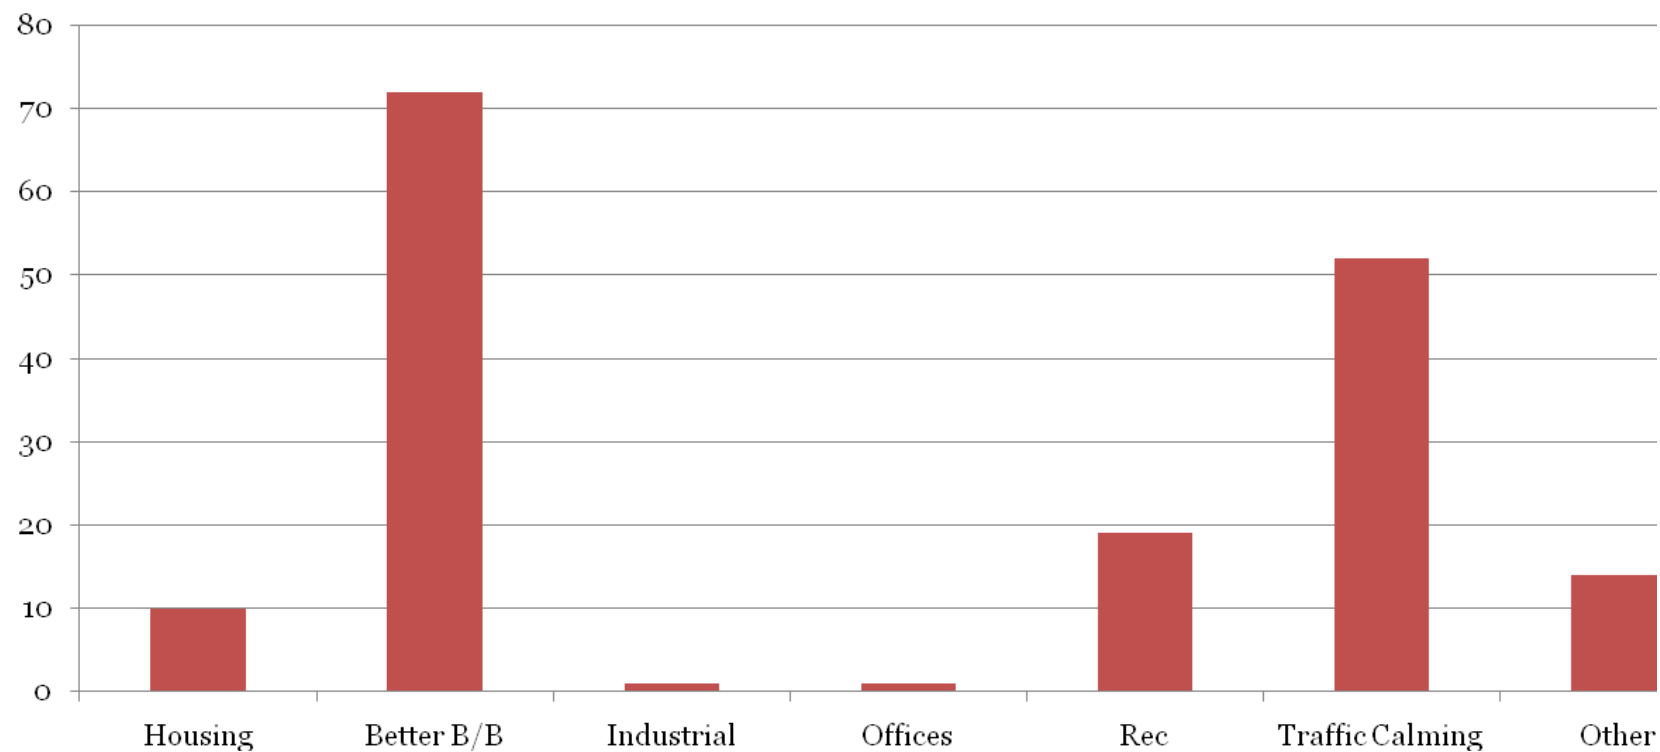

3. What development would you like to see in Upton Grey?

“Other” included:

Housing to include affordable and for the elderly

Village green

Bus service

Street lights

Gas/main drainage

Toilet in the church

Footpaths