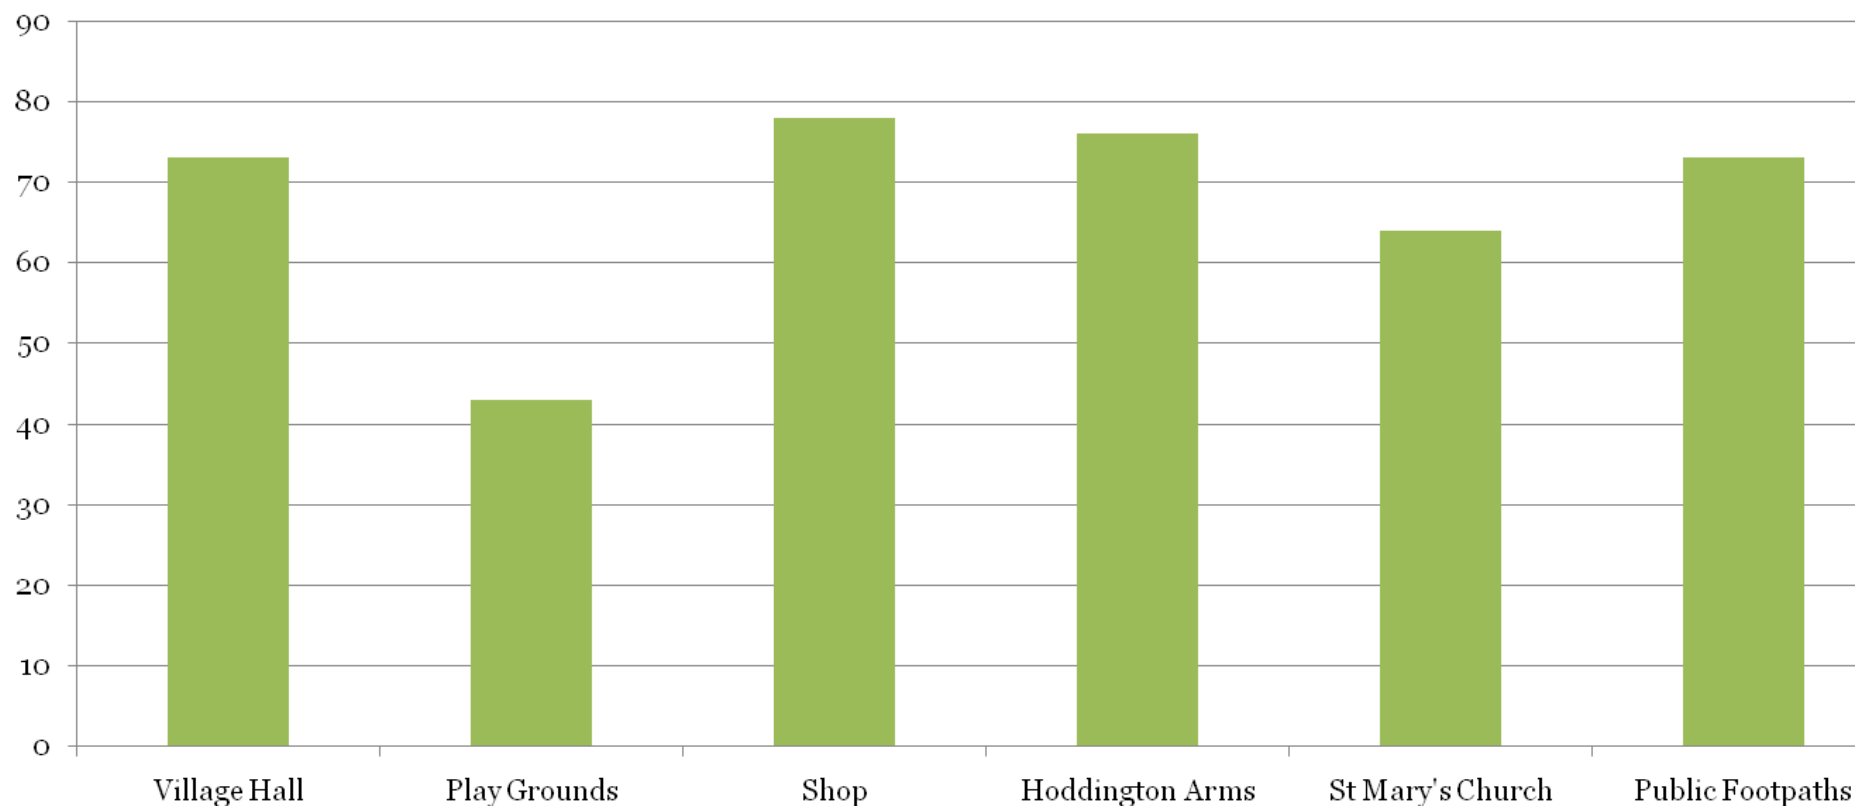

UPTON GREY PARISH COUNCIL QUESTIONNAIRE RESULTS 2013

81 responses, representing 151 adults and 41 children
(1 aged under 1, 12 aged 1-4, 15 aged 5-9, 6 aged 10-14, 7 aged 15-17)

1. Do you or your family use any of the following facilities in Upton Grey?