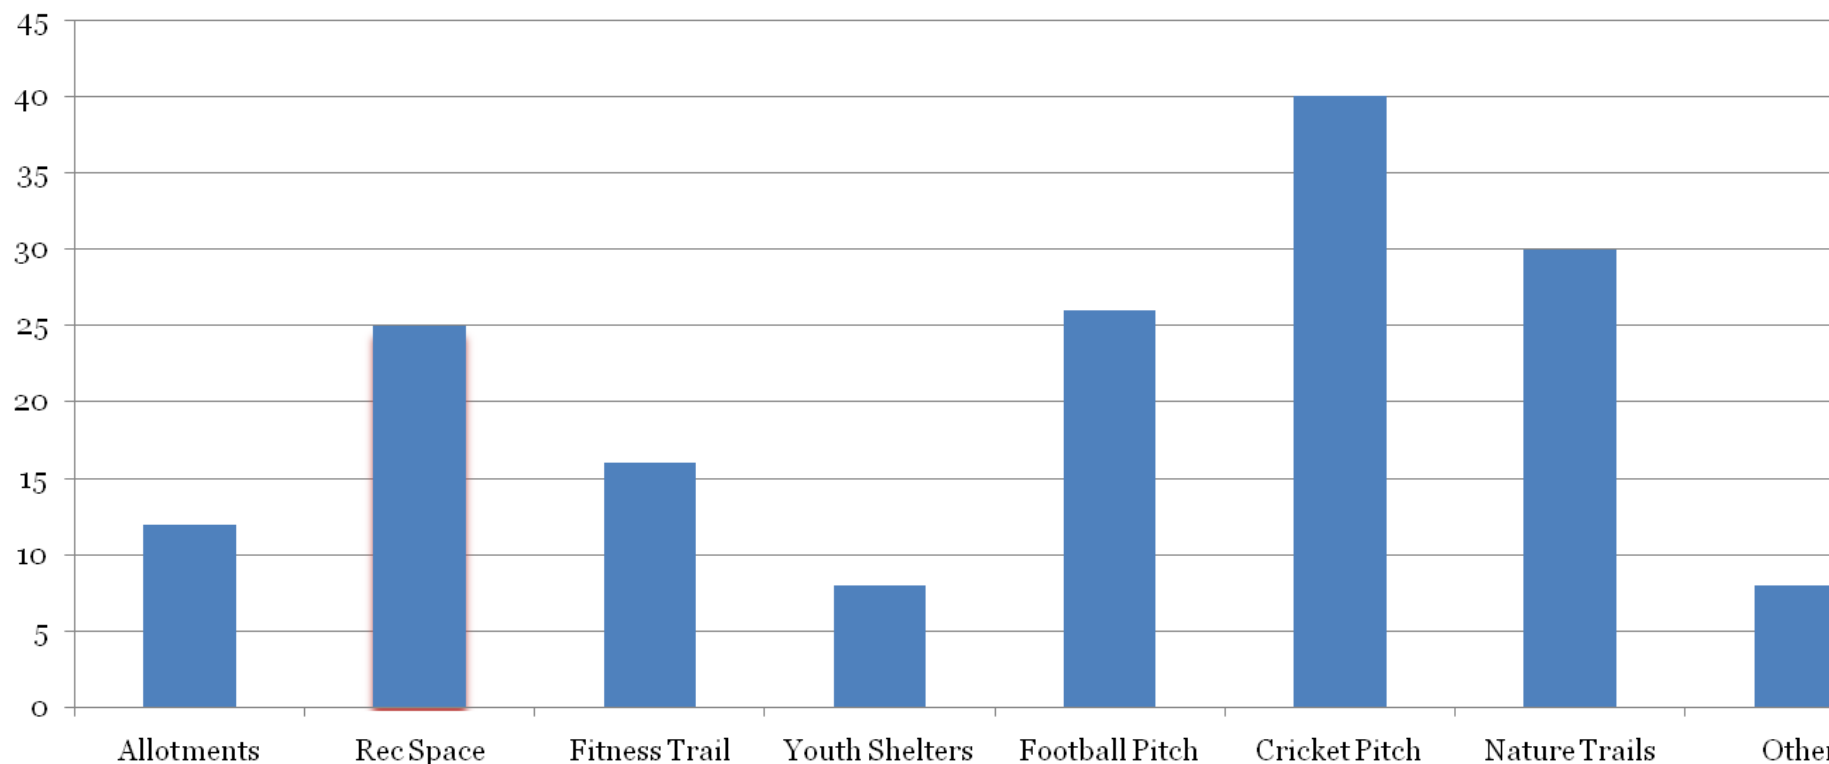

2. Which of the following Recreational Facilities would you like to see in Upton Grey?

“Other” included:

- Wine tasting club
- Bus service
- Public car parking
- School/Nursery
- Upgrade to playground
- Golf course
- Swimming pool
- Village Green