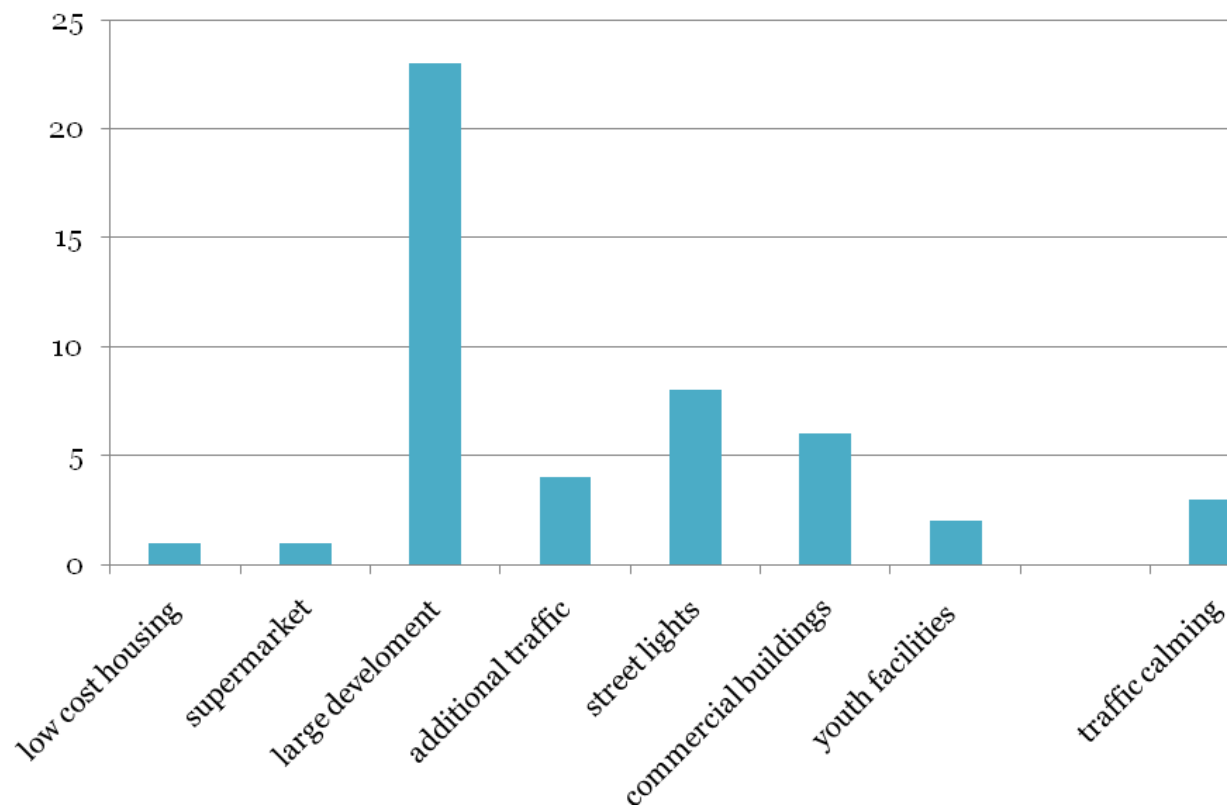

4. What would you NOT like in Upton Grey?

Also mentioned:

- A mosque
- Cars driving on by ways
- Motor bikes on foot paths
- Anything non- rural
- Banger racing
- Motorbike trail
- Wind farm